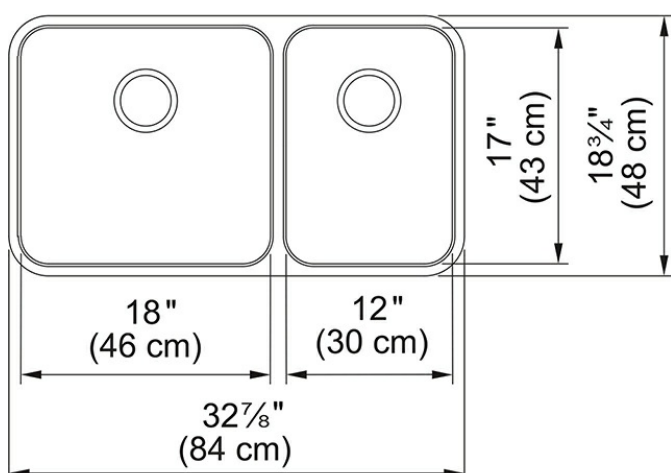

Product Picture

Technical Drawing

Product Dimensions

Length overall	32 7/8"
Width overall	18 3/4"
Length of large bowl	18"
Width of large bowl	17"
Depth of large bowl	9"
Length of small bowl	12"
Width of small bowl	17"
Depth of small bowl	8"
Minimum Cabinet Size	36"

General Information

Type of Material	18 Gauge Stainless Steel
Number of Bowls	2
Faucet Hole	0
Installation Clips	Yes
Cut-Out Template	Yes

Article Numbers

FUN#	122.0623.414
------	--------------

US Part Number